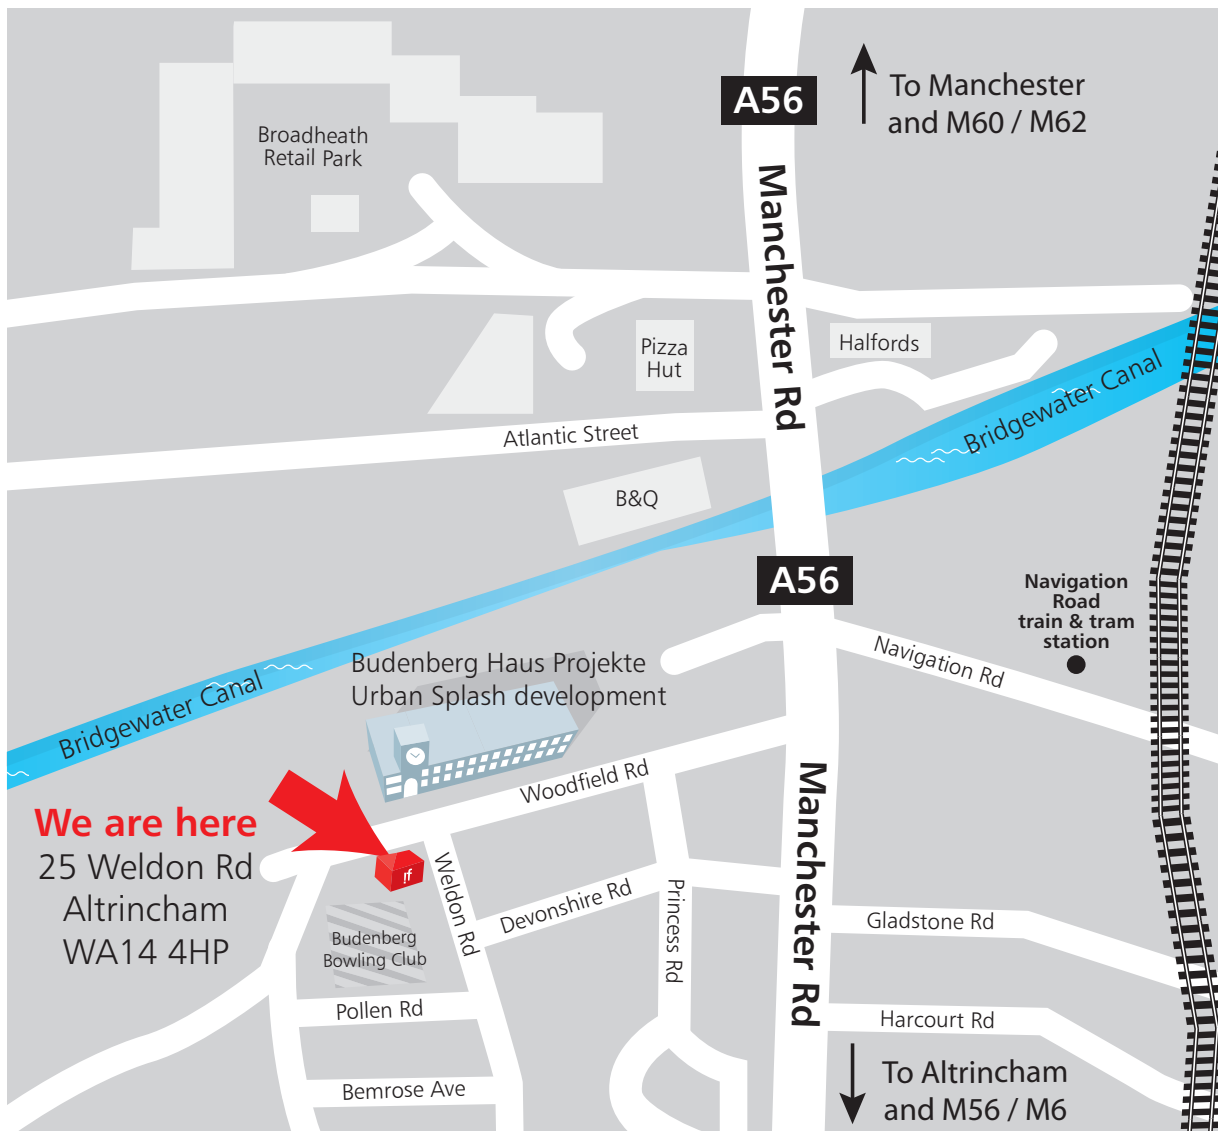

Creative agency specializing in
response driven communications

25 Weldon Road, Altrincham, Cheshire WA14 4HP Telephone: 0161 926 3200

From The North – M6/M56

From the North, take the M6 southbound to junction 20a, and merge onto the M56 signposted Manchester S, Chester. Exit the M56 at junction 7 onto the A556. Take the third exit at the roundabout onto the A56, signposted Altrincham. Follow the A56 for approximately 3 miles before turning left onto Woodfield Road, opposite The Navigation pub. The if agency is on the corner of Woodfield and Weldon Road, on the left.

From the South – M6

From the South, take the M6 northbound to junction 19 and exit onto the A556 signposted Manchester. Follow the road for 4 miles until you come to a roundabout. Take the third exit at the roundabout onto the A56, signposted Altrincham. Follow the A56 for approximately 3 miles before turning left onto Woodfield Road, opposite The Navigation pub. The if agency is on the corner of Woodfield and Weldon Road, on the left.

By train

If arriving at Manchester Piccadilly train station, take the Metrolink on the Altrincham line – trams run every 10 minutes. The if agency is a 10 minute walk from Navigation Road station - turn right at the end of the platform and walk up Navigation Road. At the top of Navigation road, cross over the main road and turn right down Woodfield Road. The if agency is on the corner of Woodfield and Weldon Road, on the left.

By plane

The if agency is a 15 minute taxi journey from Manchester Airport. Alternatively, trains run from Manchester Airport to Manchester Piccadilly regularly. From Piccadilly, take the Metrolink on the Altrincham line – trams run every 10 minutes. The if agency is a 10 minute walk from Navigation Road station - turn right at the end of the platform and walk up Navigation Road. At the top of Navigation road, cross over the main road and turn right down Woodfield Road. The if agency is on the corner of Woodfield and Weldon Road, on the left.